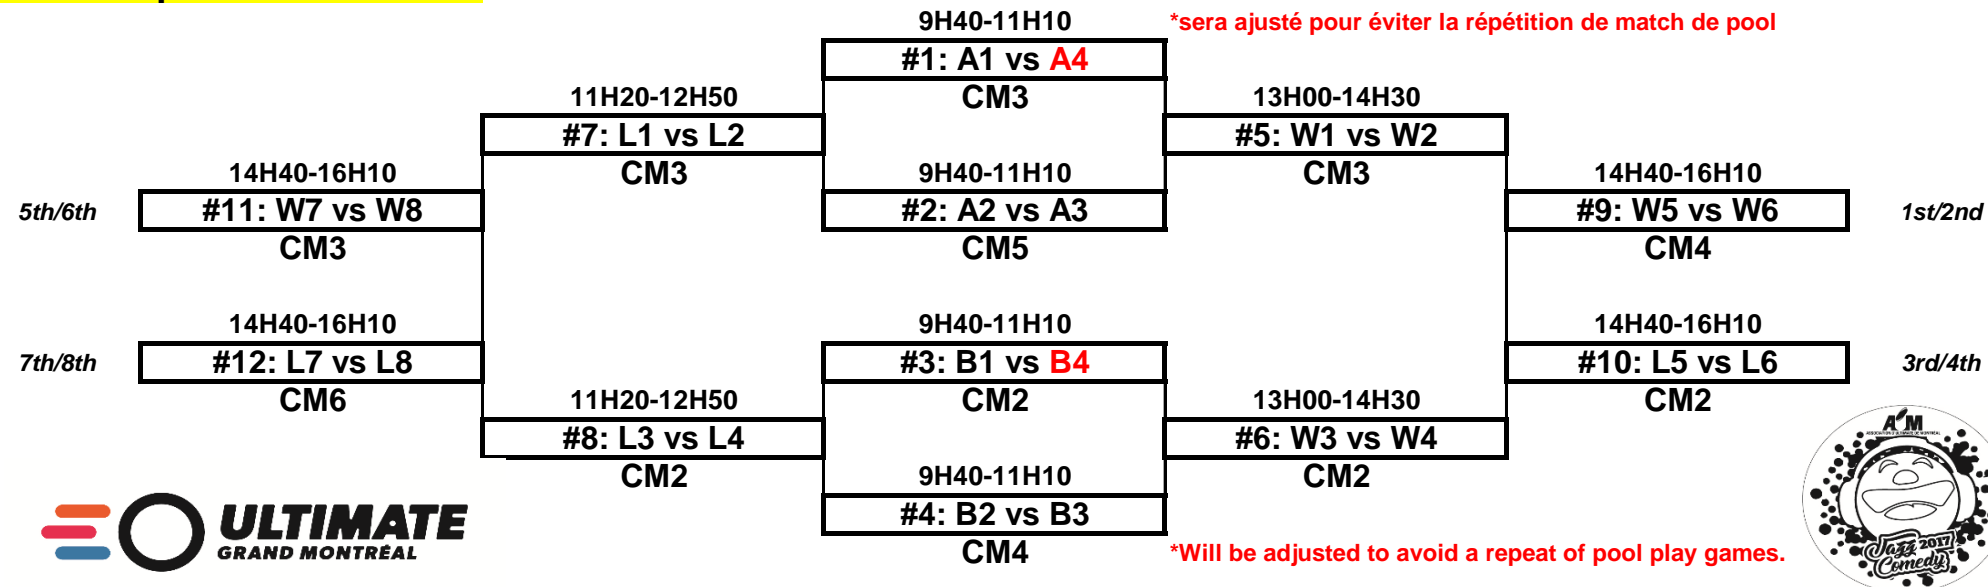

Rang du dimanche

Sunday Rank

	A	B	C	D	
1	Grand Trunk	Nsom	Nsom 2	NADS	1
2	Quake	Manic	Shrike	ROY	2
3	T-Rex	Too Bad	Quantum	Magma	3
4	Mesa	Boat	Ironcrow	Rage A	4

Top8 Bracket

9-16 Bracket

17-22 Bracket

	E	F	
1	Rage B	Academy	1
2	Gentleman's Club	Big Science	2
3	Inferno	Quetzal	3