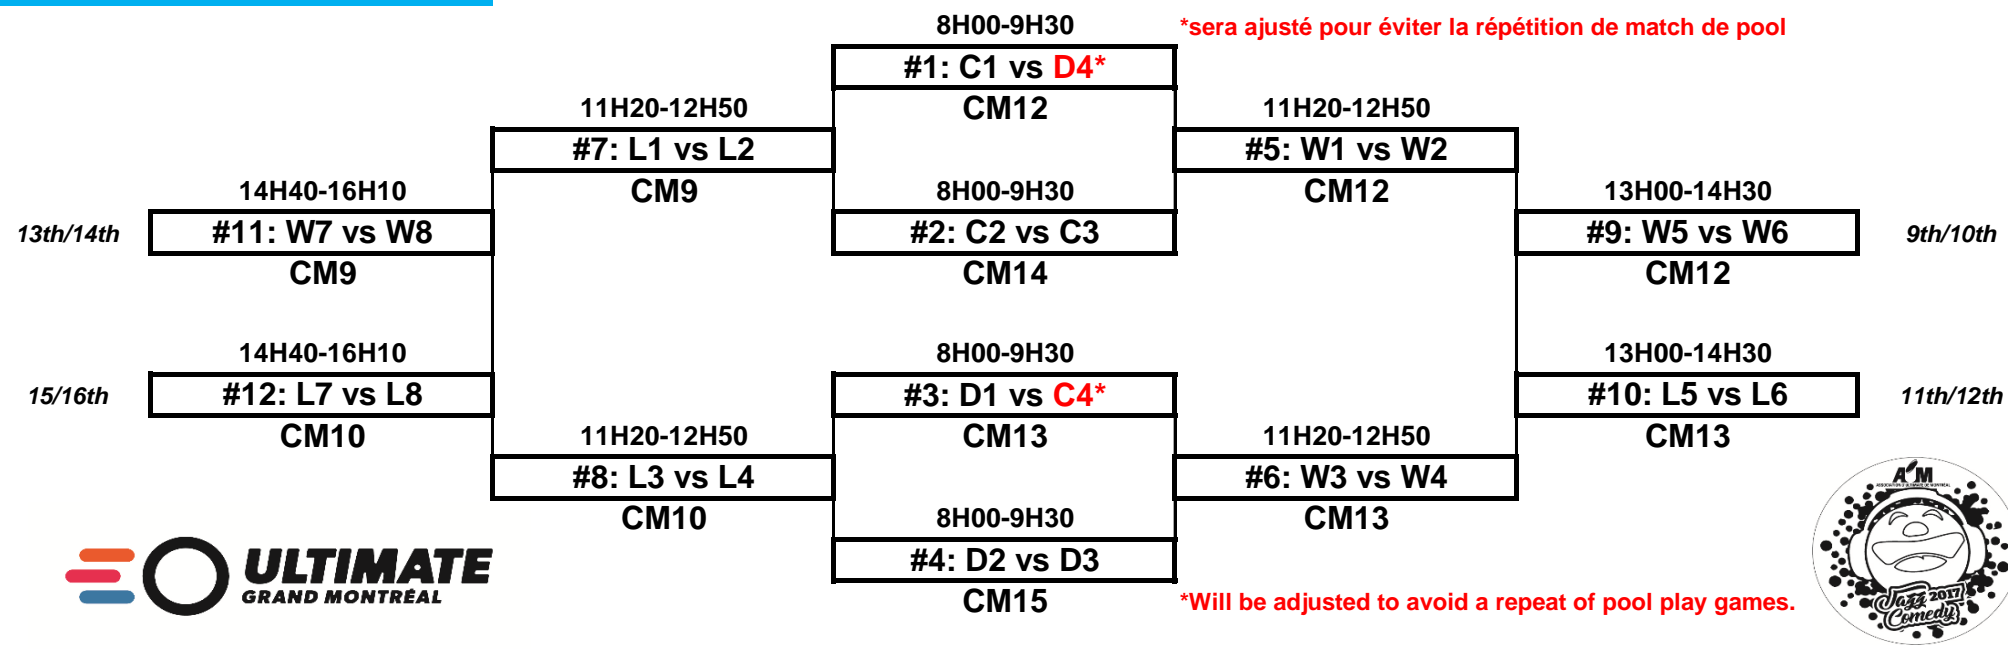

Rang du dimanche

Sunday Rank

	A	B	C	D	
1	Grand Trunk	Nsom	Nsom 2	NADS	1
2	Quake	Manic	Shrike	ROY	2
3	T-Rex	Too Bad	Quantum	Magma	3
4	Mesa	Boat	Ironcrow	Rage A	4

Top8 Bracket

9-16 Bracket

17-22 Bracket

	E	F	
1	Rage B	Academy	1
2	Gentleman's Club	Big Science	2
3	Inferno	Quetzal	3

Match 1	
8H00-9H30	
CM11	
E1	F2

Match 4	
11H20-12H50	
CM11	
Winner #1	Winner #3

Match 7	
13H00-14H30	
CM11	
Winner #4	Winner #5

17th-18th

Match 2	
8H00-9H30	
CM8	
F1	E3

Match 5	
9H40-11H10	
CM11	
Winner #2	Loser #1